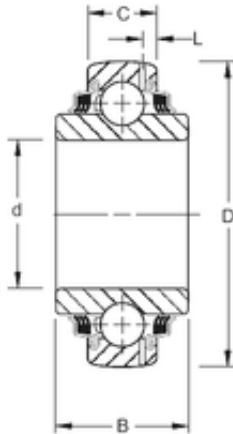

Jining Jinjia Hydraulic Co., Ltd.

ROUND BORE

45,24 mm x 85 mm x 36,53 mm TIMKEN GW209PPB11 Single Row Ball Bearings

Bearing No. GW209PPB11

Size	45.24x85x36.53 mm
Bore Diameter	45,24 mm
Outer Diameter	85 mm
Width	36,53 mm
d	45,24 mm
D	85 mm
B	36,53 mm
C	22 mm
Weight	0,621 Kg
Basic dynamic load rating (C)	36,8 kN

GW209PPB11 Bearing 2D drawings and 3D CAD models