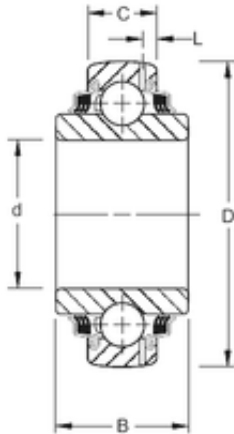

### 49,4 mm x 90 mm x 36,53 mm TIMKEN GW210PP9 Single Row Ball Bearings

Bearing No. GW210PP9

Size	49.4x90x36.53 mm
Bore Diameter	49,4 mm
Outer Diameter	90 mm
Width	36,53 mm
d	49,4 mm
D	90 mm
B	36,53 mm
C	23 mm
Weight	0,794 Kg
Basic dynamic load rating (C)	39,9 kN